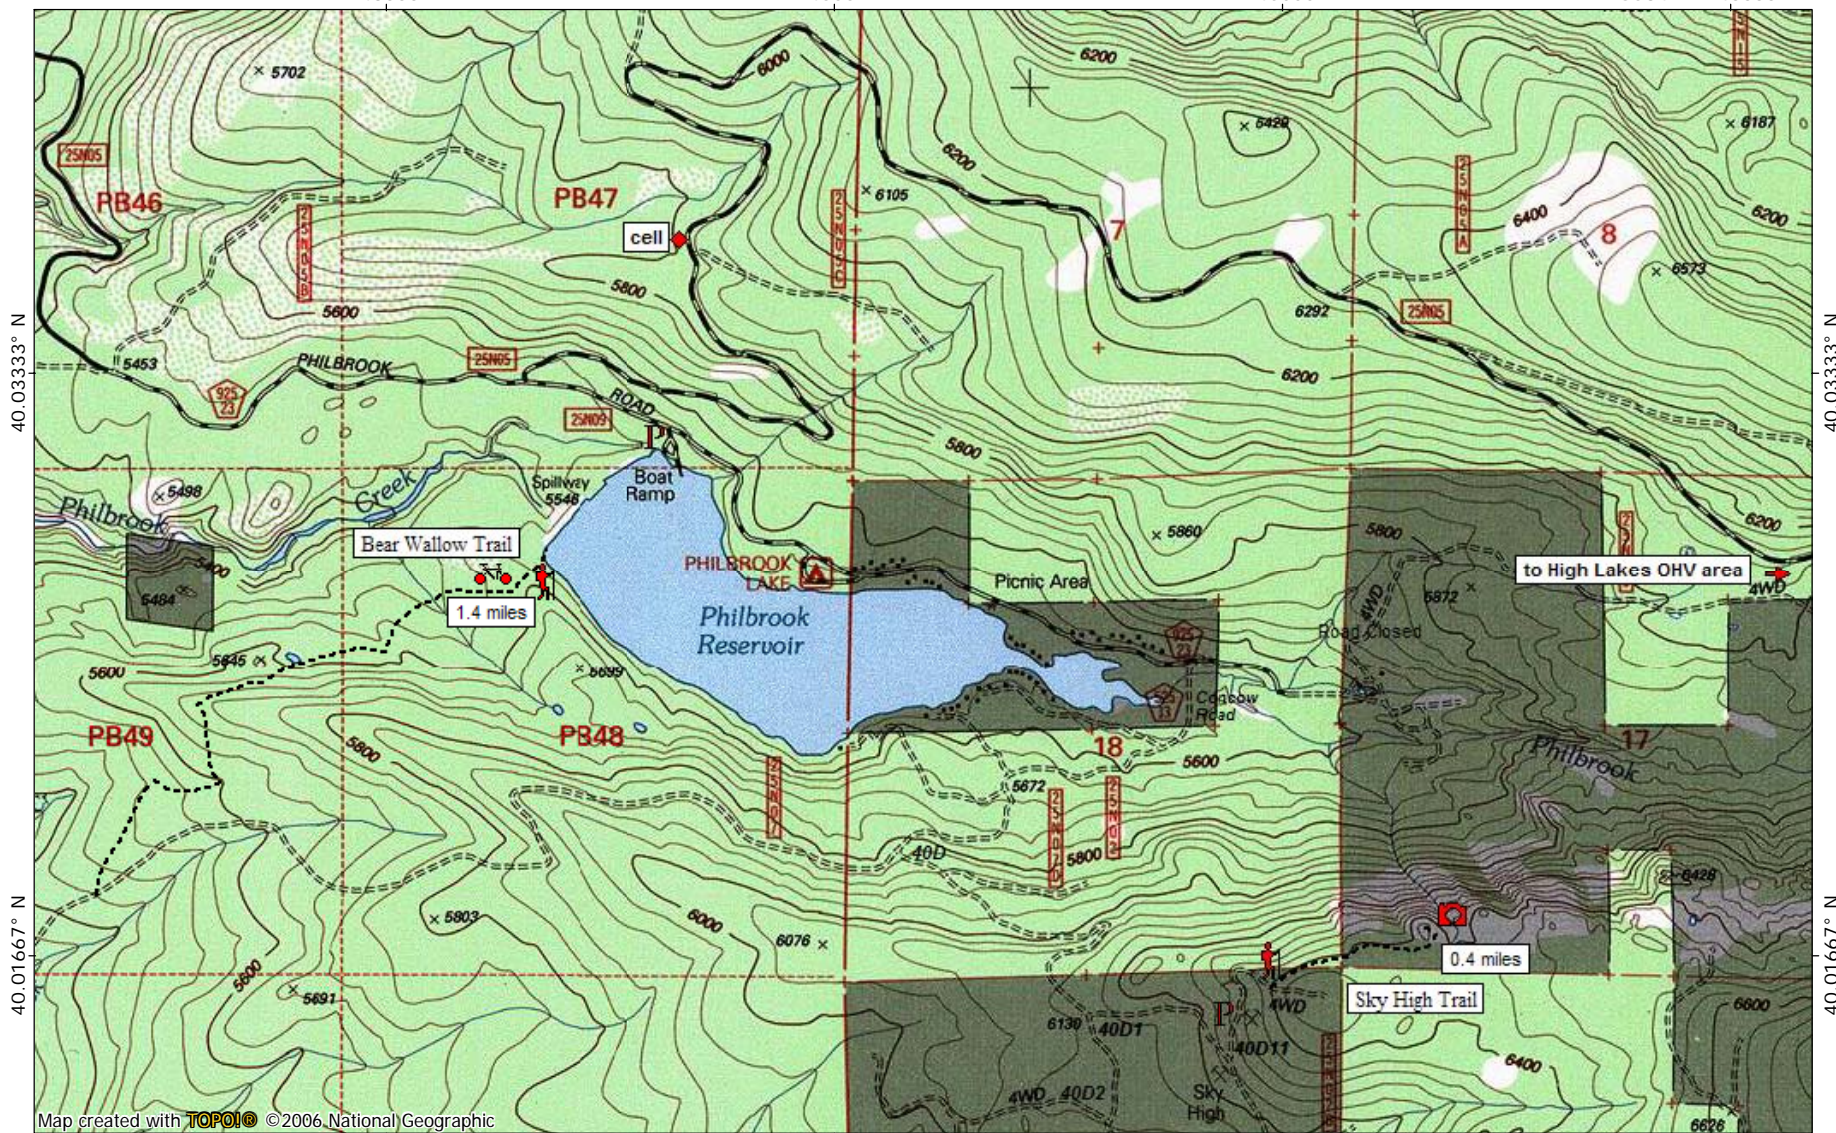

Philbrook Trails

121.48333° W

121.46667° W

121.45000° W

WGS84 121.43333° W

40.03333° N

40.03333° N

40.01667° N

40.01667° N

Map created with TOPO! © 2006 National Geographic

121.48333° W

121.46667° W

121.45000° W

WGS84 121.43333° W

06/25/08